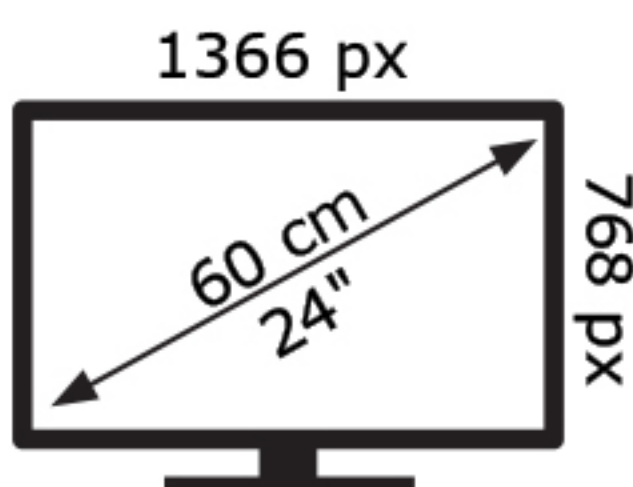

ENERG

TOSHIBA

24W3163DG

22 kWh/1000h

ABCDEF **G**

32 kWh/1000h

50597017